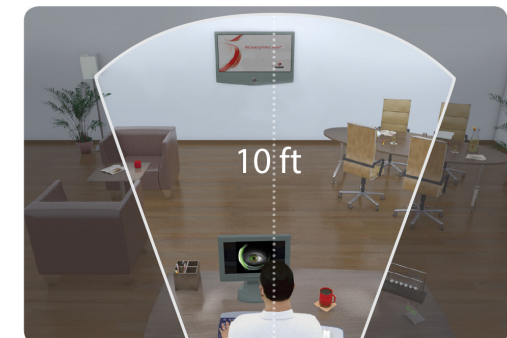

Computer™ WorkSpace™

Benefits

- Excellent comfort at close distance while using computers & performing desktop tasks
- Wide viewing area for reading comfort
- Greatly reduced eye strain and fatigue
- Supports naturally good posture

Who It's For

Anyone who needs improved vision at close distances when spending the majority of their day at and around their computer and office

SHAMIR COMPUTER™

CLEAR VISION UP TO 5 FT

- POST OFFICE CLERK
- SOFTWARE ENGINEER
- DATA ENTRY CLERK
- GRAPHIC DESIGNER
- LAB TECH
- ACCOUNTANT
- CHEMIST
- PIANIST

SHAMIR WORKSPACE™

CLEAR VISION UP TO 10 FT

- FLORIST
- SALES CLERK
- NURSE
- CHEF
- RECEPTIONIST
- HAIRDRESSER
- OPTICIAN
- SURGEON

The Shamir logo, consisting of a stylized 'S' icon followed by the word 'shamir' in a lowercase, sans-serif font.